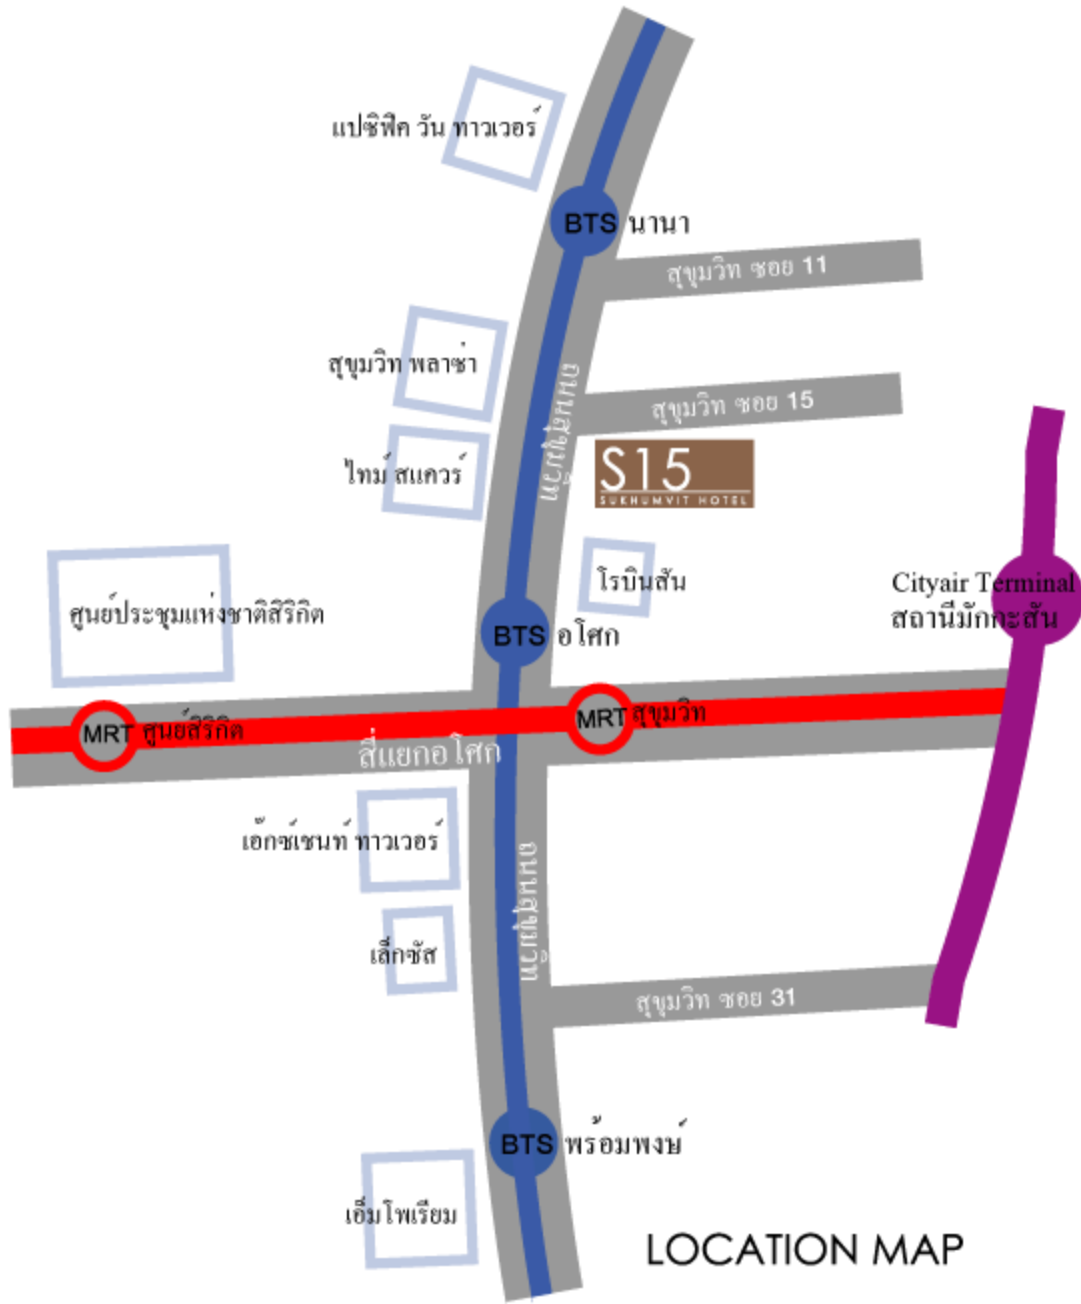

Transportation Guide for taking Public Taxi from Bangkok Int'l Airport to S15 Sukhumvit Hotel

1. Exit through “Arrival Hall B” at Bangkok International Airport.

2. Turn left and you will find a sign directing you to Gate 3.

3. Keep walking for a minute. You will see the “Tourism Authority” counter on your left next to Entrance 3.

4. This is Entrance 3.

5. Turn right and you will find the elevator that will carry you to the ground floor of the airport.

6. You will see another “Entrance 3” sign. Take this exit to leave the airport.

7. Turn left and look for a sign like this. Keep walking for 1-2 minutes until you get to the taxi stand.

8. Book your public taxi at this stand to the S15 Sukhumvit Hotel.

Please give the driver the directions (in Thai) found in this guide to the S15 Sukhumvit Hotel.

LOCATION MAP

Please print this direction guide in Thai language and show it to the taxi drivers at the airport